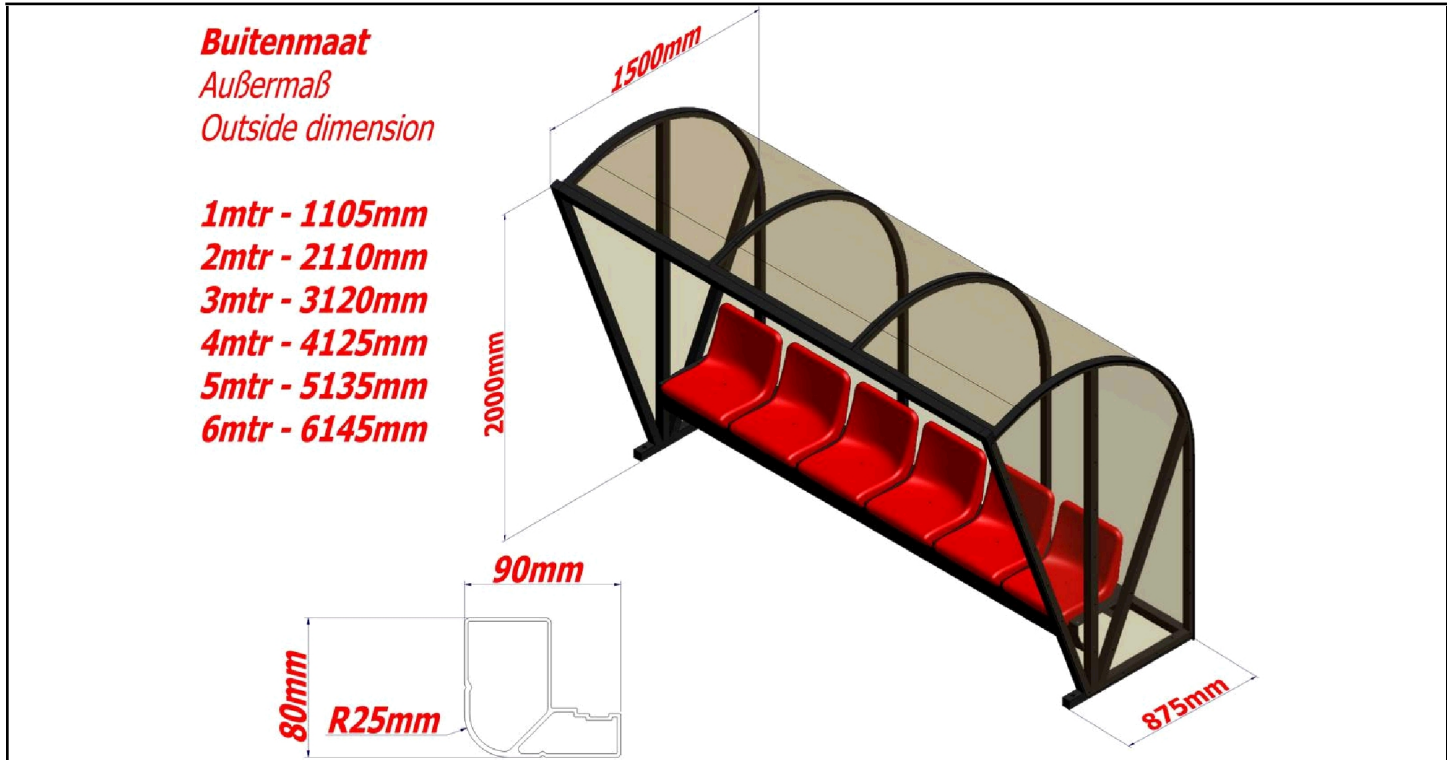

# Team Cabin Type 1 - DE LUXE (gold)

Artikelcode: S-1839

## General Information

Ara of application	Competition- /Training complex
Execution	Aluminium construction (made from high-grade aluminium profiles and welded in a one-piece construction)
Optics	Coated (available in various RAL colors)
Dimensions	200-700x220x150cm
Seating	Seats available in various colors
Profile - Stander	50x50x2mm incl. internal reinforcement
Profile - Panels	50x50x2mm incl. internal reinforcement
Profile - Top bar	80x90x3mm incl. internal reinforcement
Panels	Polycarbonate 3 or 4mm (unbreakable and shatterproof)
Carrying handles	Optional
Transport wheels	Optional
Certification	TUV DIN 748
Item No.	S-1839
Manufacturer	ERMA Sport