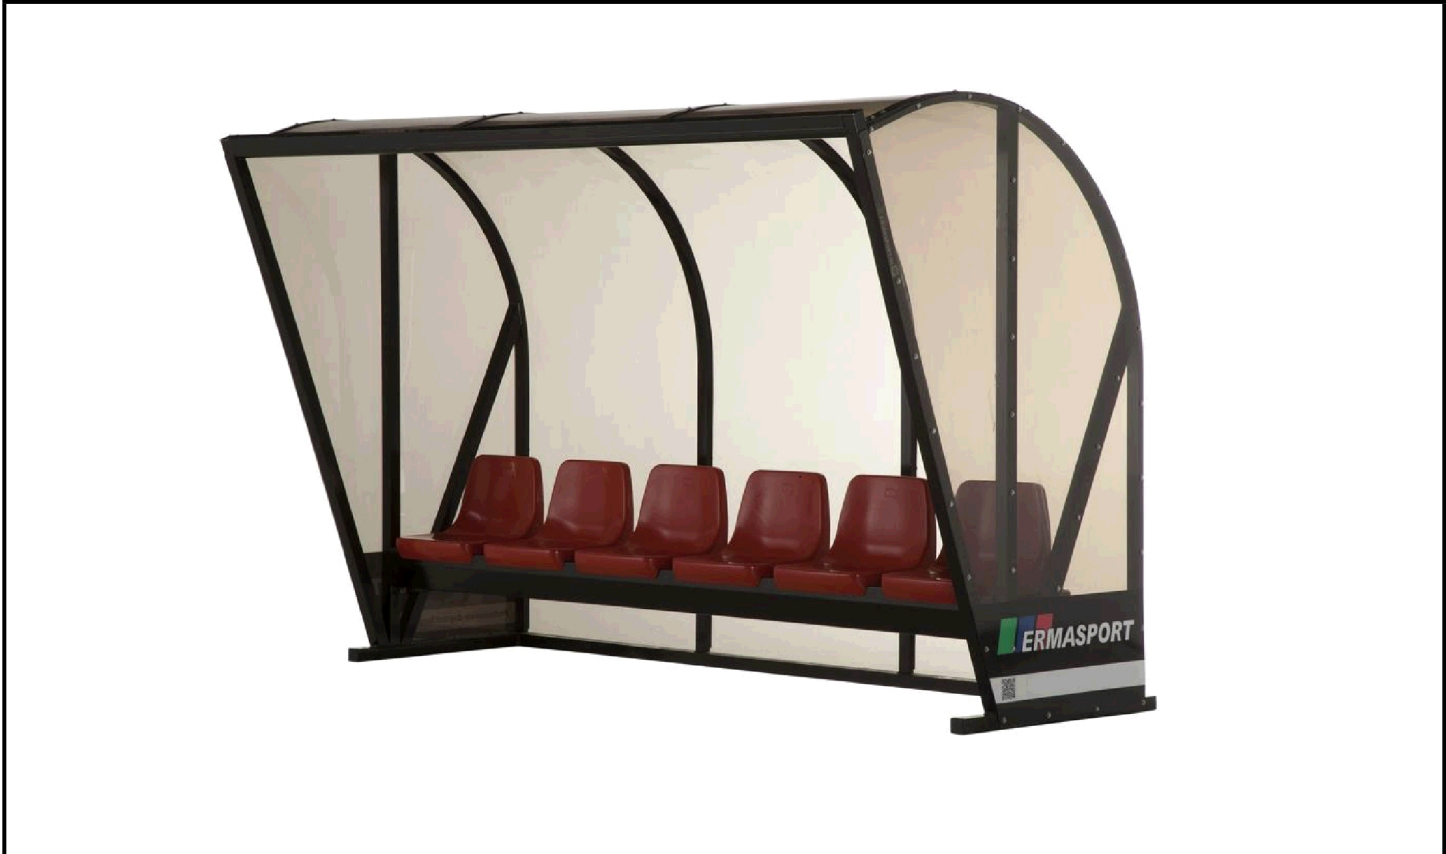

# Team Cabin Type 1 - DE LUXE (gold)

Artikelcode: S-1839

## General Information

Ara of application	Competition- /Training complex
Execution	Aluminium construction (made from high-grade aluminium profiles and welded in a one-piece construction)
Optics	Coated (available in various RAL colors)
Dimensions	200-700x220x150cm
Seating	Seats available in various colors
Profile - Stander	50x50x2mm incl. internal reinforcement
Profile - Panels	50x50x2mm incl. internal reinforcement
Profile - Top bar	80x90x3mm incl. internal reinforcement
Panels	Polycarbonate 3 or 4mm (unbreakable and shatterproof)
Carrying handles	Optional
Transport wheels	Optional
Certification	TUV DIN 748
Item No.	S-1839
Manufacturer	ERMA Sport